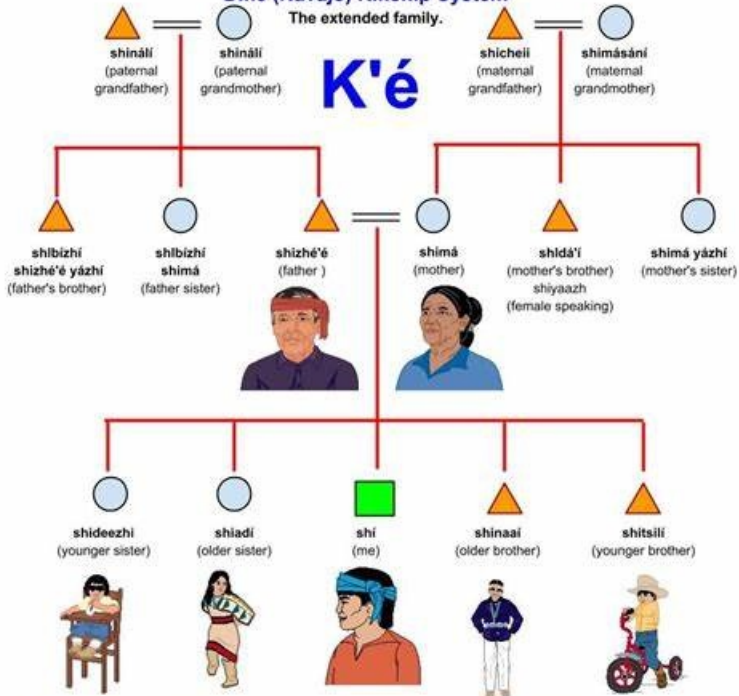

Diné (Navajo) Kinship System

The extended family.

K'é

Legend Key

male

female

no gender indicated

affinal (marriage tie)

consanguineal (blood) tie